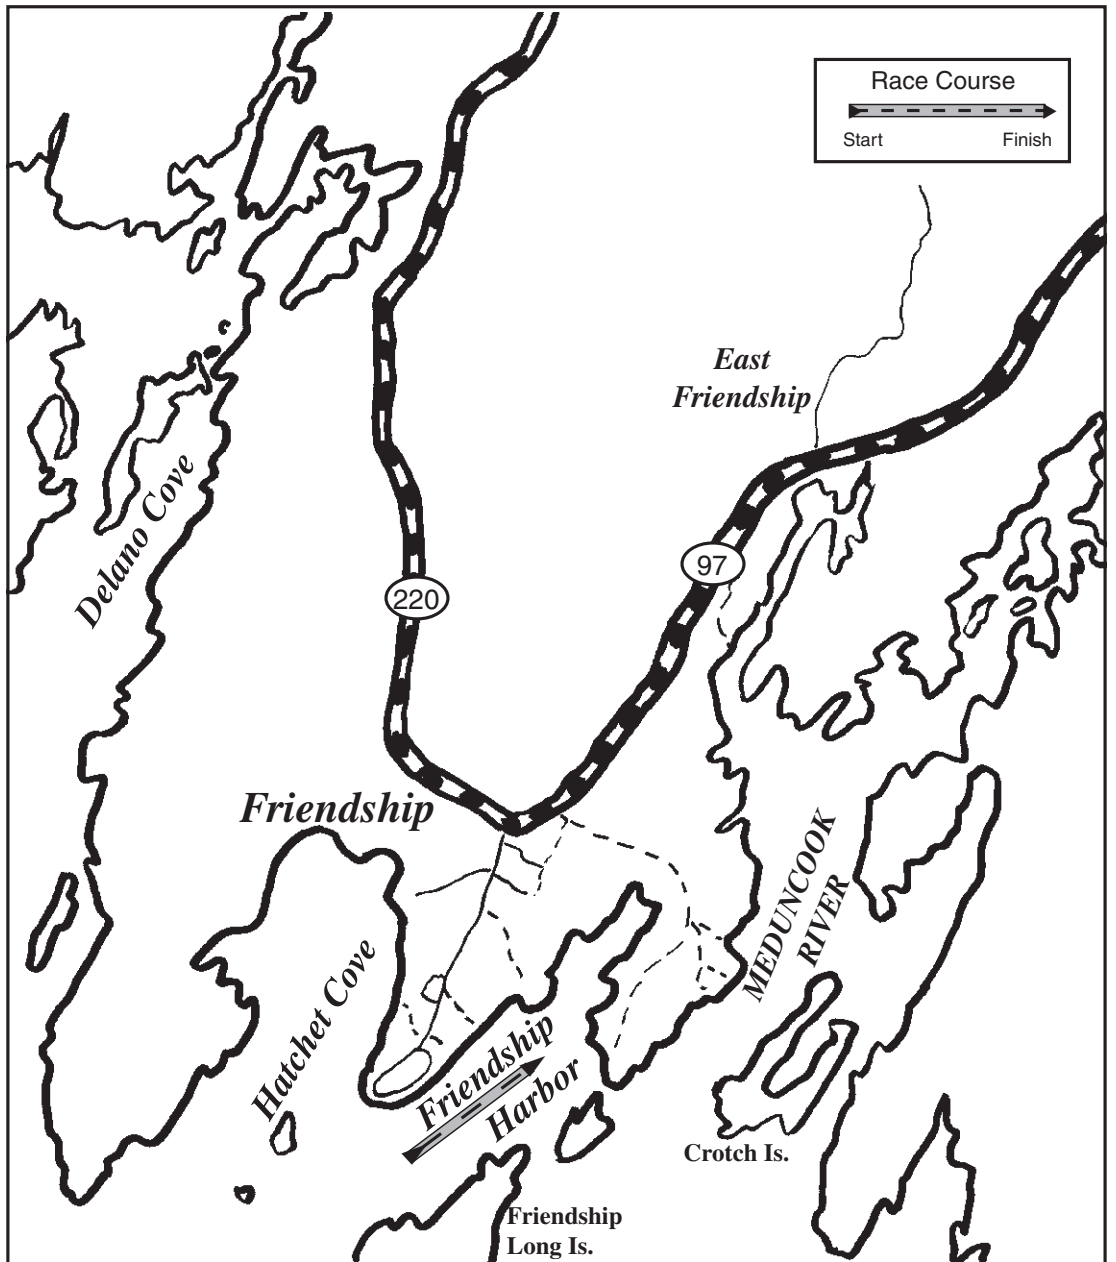

# FRIENDSHIP RACES: Saturday, July 26

**DIRECTIONS:**

From points south: Route 1 north to Waldoboro, then turn onto Route 220 and head south until you reach Friendship.

From points north: Route 1 south through Thomaston to South Warren. Take Route 97 south until you reach Friendship.

**ABOUT THE RACES:**

Fitting the name, Friendship is one of the friendliest races on the circuit. Local racers join in with points chasers for a day of fun afloat and nobody seems to get overly excited about the order of finish.

**WHERE TO WATCH FROM:**

Any open vantage point overlooking Friendship Harbor will offer a clear view of racing; the course runs roughly parallel to the shore.

**CHECK OUT OUR NEW STORE LOCATION IN LITTLE DEER ISLE**

**Visit us at one of our two locations.**

<p><b>LITTLE DEER ISLE</b>                      50 Little Deer Isle Rd.                      Phone: 207-348-6800                      Monday-Friday 8AM-5PM                      Saturday 9AM-4PM                      Sunday Closed</p>	<p><b>TRENTON</b>                      Route 3                      Phone: 207-667-3131                      Monday-Friday 8AM-5PM                      Saturday 9AM-4PM                      Sunday 10AM-4PM</p>
--	---